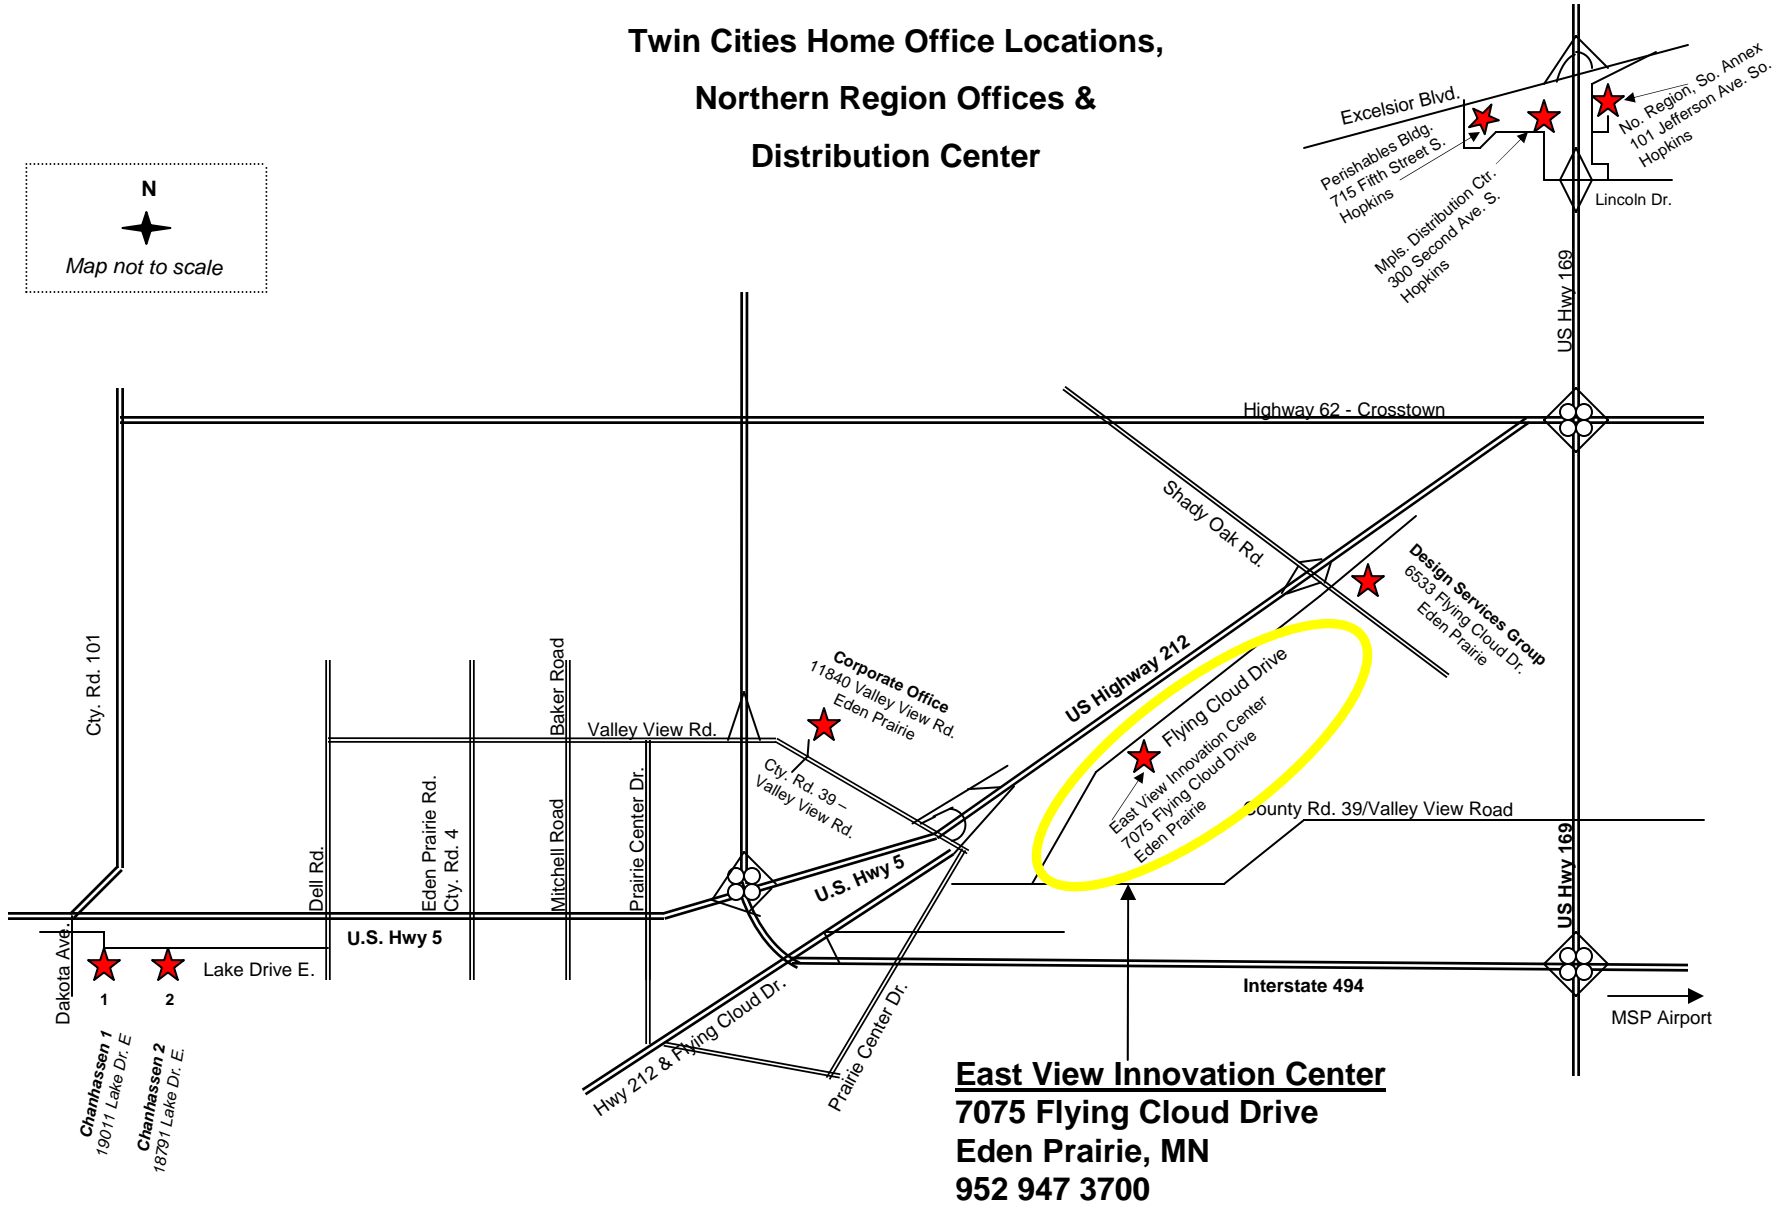

# Twin Cities Home Office Locations, Northern Region Offices & Distribution Center

**East View Innovation Center**  
**7075 Flying Cloud Drive**  
**Eden Prairie, MN**  
**952 947 3700**

**From the 494 W or 494 S to East View Innovation Center**

1. Heading from either 494 W or 494 S take the exit for US 212 E
2. Exit on CR-61 (Shady Oak Road) and turn right
3. Turn right onto Flying Cloud Drive
4. Follow the frontage road to the Supervalu entrance

\*From 169 N, exit onto 494 W and follow the above directions.

**From 62 W**

1. Heading from 62 W merge onto 212 W
2. Exit on CR-61 (Shady Oak Road) and turn left
3. Turn right onto Flying Cloud Drive
4. Follow the frontage road to the Supervalu entrance

\*From 169 S, exit on to 62 W and follow the above directions.

**Upon arrival:**

1. **Follow the signs for visitor parking**
2. **Enter through main entrance and stop at the reception desk**
3. **Please sign in and pick-up a guest name badge**